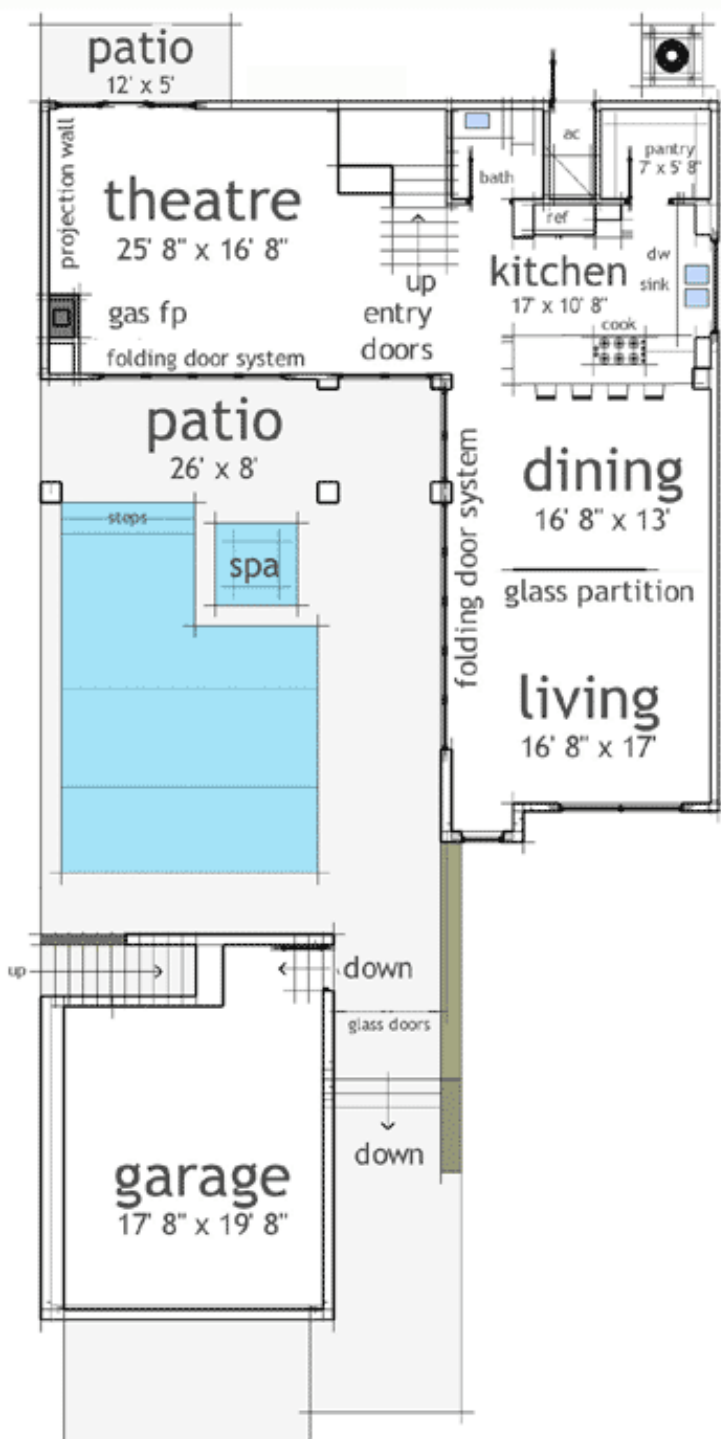

Style: Beach, Contemporary, Vacation

Total Living Area: 2592

Main Flr.: 1285

2nd Flr.: 1307

Total Square Feet: 3,042 sq. ft.

Detached Garage: 2 Car, 450 sq. ft.

Bedrooms: 4

Full Bathrooms: 2

Half Bathrooms: 1

Width: 44'

Depth: 84'

Maximum Ridge Height: 24'0"

Exterior Walls: Block

Ceiling Height:

Main Floor: 9'

2nd Floor: 9'

Standard Foundations: Slab

Special Features: Media-Game-Home Theater, Narrow Lot, Unlimited Build, PDF, CAD Available, Butler Walk-in Pantry

Eight Sets
\$1,200

Reproducible
\$1,200

PDF File
\$1,000

CAD
\$1,000

Main Level

2nd Level

Left Side

Right Side

Rear View