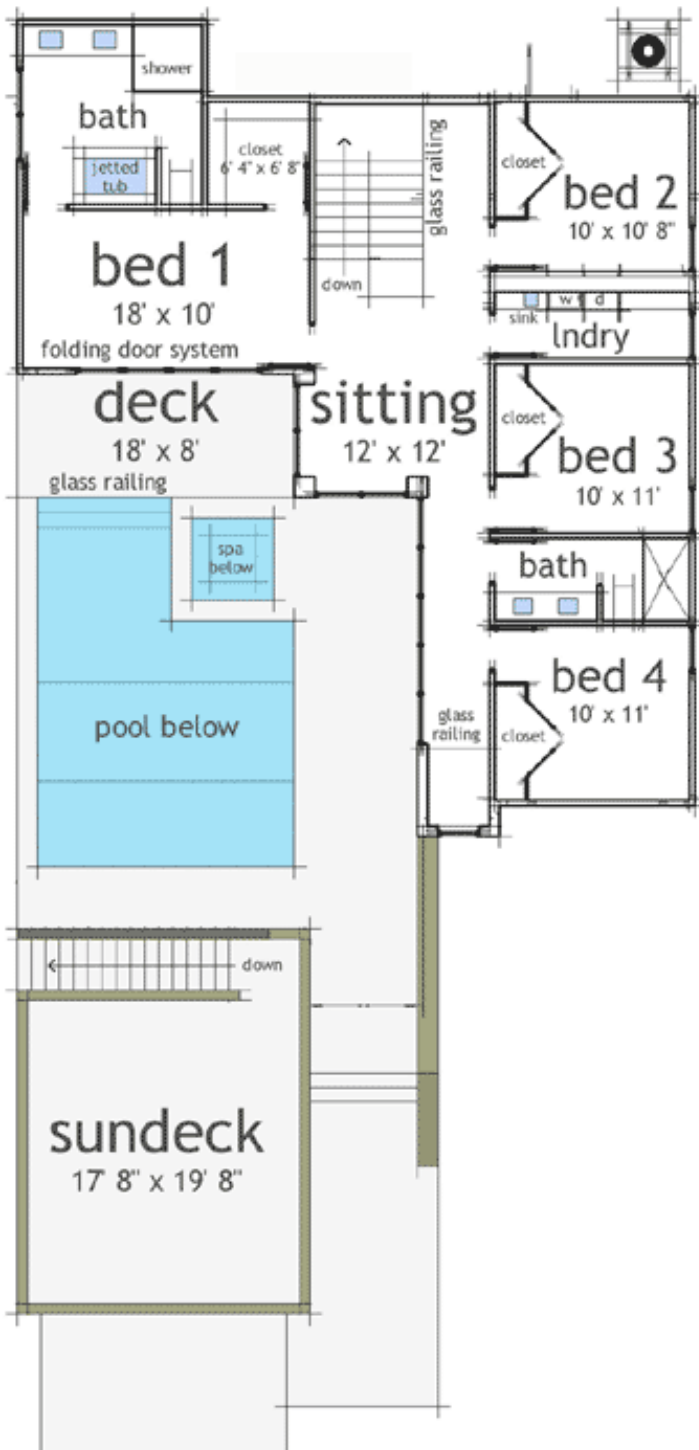

Plan W44081TD: Luxury Beach Plan with Rooftop Sundeck

House plans are Copyright © 2009 by our architects and designers.

- This is a modern beach home plan styled after the luxury beach homes of the Caribbean coast. The interior of the home faces the pool and hot tub courtyard.
- Living and dining are divided by a textured glass wall and open to the pool with folding doors by Nanawall.
- The upper floor houses 4 bedrooms, laundry room and sitting area. Stairs lead to the sundeck above the garage.
- The exterior features clean simple lines with large glass openings facing the interior courtyard. The pool courtyard is finished in stucco and glass.
- Energy Saving Features - [8" Concrete Block version] R-36 spray-foam roof insulation, 8" concrete block walls with internal foam insulation, on-demand water heater; [Wood Frame version] R-36 spray-foam roof insulation, 4" wood frame walls with r-11 batt insulation, on-demand water heater.
- Construction Materials - [8" Concrete Block version] stem wall, concrete slab on grade, 8" concrete block walls, 4" wood frame walls, wood trusses, low-pitch metal roof; [Wood Frame version] stem wall, concrete slab on grade, 4" wood frame walls, wood trusses, low-pitch metal roof.
- Video Tour:
- Related Plans: For alternate exteriors, see house plans 44083TD, 44069TD and 44085TD..

Half Bathrooms: 1

Width: 44'

Depth: 84'

Maximum Ridge Height: 24'0"

Exterior Walls: Block

Ceiling Height:

Main Floor: 9'

2nd Floor: 9'

Standard Foundations: Slab

Special Features: Media-Game-Home Theater, Narrow Lot, Unlimited Build, PDF, CAD Available, Butler Walk-in Pantry

Eight Sets
\$1,200

Reproducible
\$1,200

PDF File
\$1,000

CAD
\$1,000

Main Level

2nd Level

Left Side

Right Side

Rear View