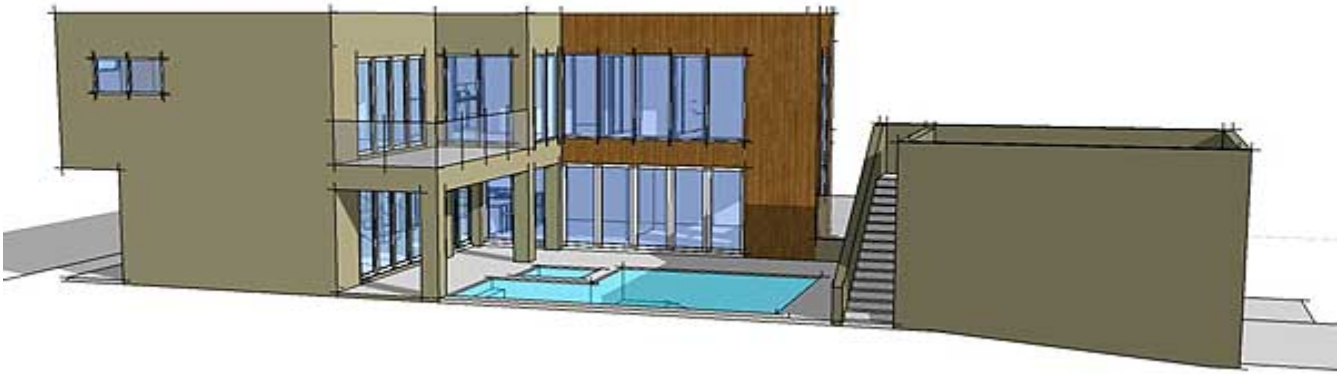

Plan W44081TD: Luxury Beach Plan with Rooftop Sundeck

House plans are Copyright © 2009 by our architects and designers.

- This is a modern beach home plan styled after the luxury beach homes of the Caribbean coast. The interior of the home faces the pool and hot tub courtyard.
- Living and dining are divided by a textured glass wall and open to the pool with folding doors by Nanawall.
- The upper floor houses 4 bedrooms, laundry room and sitting area. Stairs lead to the sundeck above the garage.
- The exterior features clean simple lines with large glass openings facing the interior courtyard. The pool courtyard is finished in stucco and glass.
- Energy Saving Features - [8" Concrete Block version] R-36 spray-foam roof insulation, 8" concrete block walls with internal foam insulation, on-demand water heater; [Wood Frame version] R-36 spray-foam roof insulation, 4" wood frame walls with r-11 batt insulation, on-demand water heater.
- Construction Materials - [8" Concrete Block version] stem wall, concrete slab on grade, 8" concrete block walls, 4" wood frame walls, wood trusses, low-pitch metal roof; [Wood Frame version] stem wall, concrete slab on grade, 4" wood frame walls, wood trusses, low-pitch metal roof.
- Video Tour:
- Related Plans: For alternate exteriors, see house plans 44083TD, 44069TD and 44085TD..

Standard Foundations: Slab

Special Features: Media-Game-Home Theater, Narrow Lot, Unlimited Build, PDF, CAD Available, Butler Walk-in Pantry

Eight Sets
\$1,200

Reproducible
\$1,200

PDF File
\$1,000

CAD
\$1,000

Main Level

2nd Level

Left Side

Right Side

Rear View