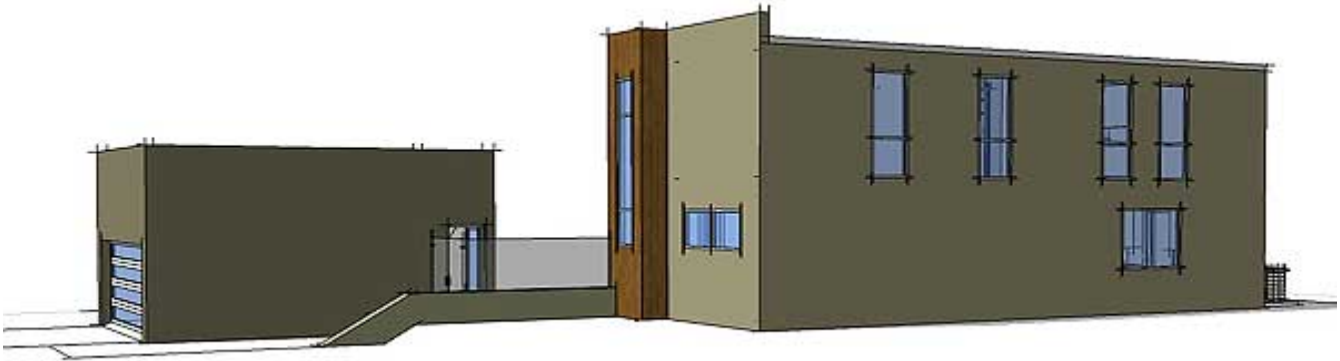

Plan W44081TD: Luxury Beach Plan with Rooftop Sundeck

House plans are Copyright © 2009 by our architects and designers.

- This is a modern beach home plan styled after the luxury beach homes of the Caribbean coast. The interior of the home faces the pool and hot tub courtyard.
- Living and dining are divided by a textured glass wall and open to the pool with folding doors by Nanawall.
- The upper floor houses 4 bedrooms, laundry room and sitting area. Stairs lead to the sundeck above the garage.
- The exterior features clean simple lines with large glass openings facing the interior courtyard. The pool courtyard is finished in stucco and glass.
- Energy Saving Features - [8" Concrete Block version] R-36 spray-foam roof insulation, 8" concrete block walls with internal foam insulation, on-demand water heater; [Wood Frame version] R-36 spray-foam roof insulation, 4" wood frame walls with r-11 batt insulation, on-demand water heater.
- Construction Materials - [8" Concrete Block version] stem wall, concrete slab on grade, 8" concrete block walls, 4" wood frame walls, wood trusses, low-pitch metal roof; [Wood Frame version] stem wall, concrete slab on grade, 4" wood frame walls, wood trusses, low-pitch metal roof.
- Video Tour:
- Related Plans: For alternate exteriors, see house plans 44083TD, 44069TD and 44085TD..

Main Level

2nd Level

Left Side

Right Side

Rear View