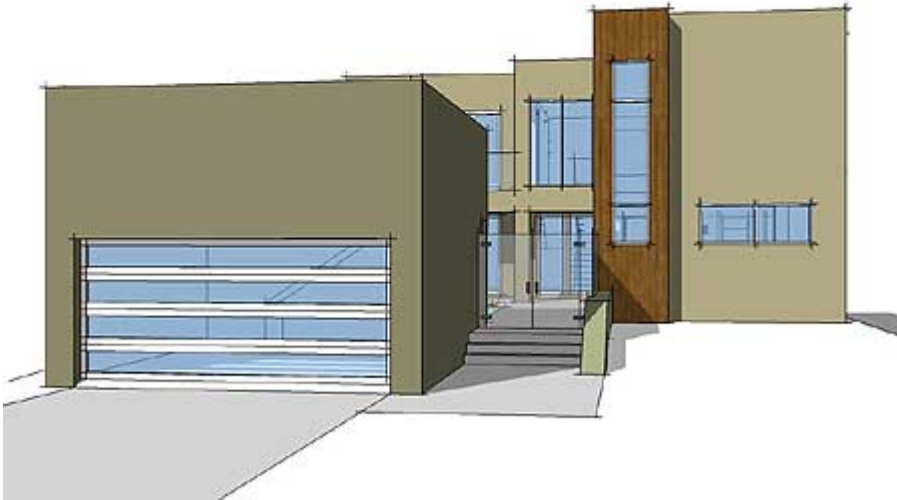

Plan W44081TD: Luxury Beach Plan with Rooftop Sundeck

House plans are Copyright © 2009 by our architects and designers.

- This is a modern beach home plan styled after the luxury beach homes of the Caribbean coast. The interior of the home faces the pool and hot tub courtyard.
- Living and dining are divided by a textured glass wall and open to the pool with folding doors by Nanawall.
- The upper floor houses 4 bedrooms, laundry room and sitting area. Stairs lead to the sundeck above the garage.
- The exterior features clean simple lines with large glass openings facing the interior courtyard. The pool courtyard is finished in stucco and glass.
- Energy Saving Features - [8" Concrete Block version] R-36 spray-foam roof insulation, 8" concrete block walls with internal foam insulation, on-demand water heater; [Wood Frame version] R-36 spray-foam roof insulation, 4" wood frame walls with r-11 batt insulation, on-demand water heater.
- Construction Materials - [8" Concrete Block version] stem wall, concrete slab on grade, 8" concrete block walls, 4" wood frame walls, wood trusses, low-pitch metal roof; [Wood Frame version] stem wall, concrete slab on grade, 4" wood frame walls, wood trusses, low-pitch metal roof.
- Video Tour:
- Related Plans: For alternate exteriors, see house plans 44083TD, 44069TD and 44085TD..

Style: Beach, Contemporary, Vacation

Total Living Area: 2592

Main Flr.: 1285

2nd Flr.: 1307

Total Square Feet: 3,042 sq. ft.

Detached Garage: 2 Car, 450 sq. ft.

Bedrooms: 4

Full Bathrooms: 2

Half Bathrooms: 1

Width: 44'

Depth: 84'

Maximum Ridge Height: 24'0"

Exterior Walls: Block

Ceiling Height:

Main Floor: 9'

2nd Floor: 9'

Standard Foundations: Slab

Special Features: Media-Game-Home Theater, Narrow Lot, Unlimited Build, PDF, CAD Available, Butler Walk-in Pantry

Eight Sets
\$1,200

Reproducible
\$1,200

PDF File
\$1,000

CAD
\$1,000