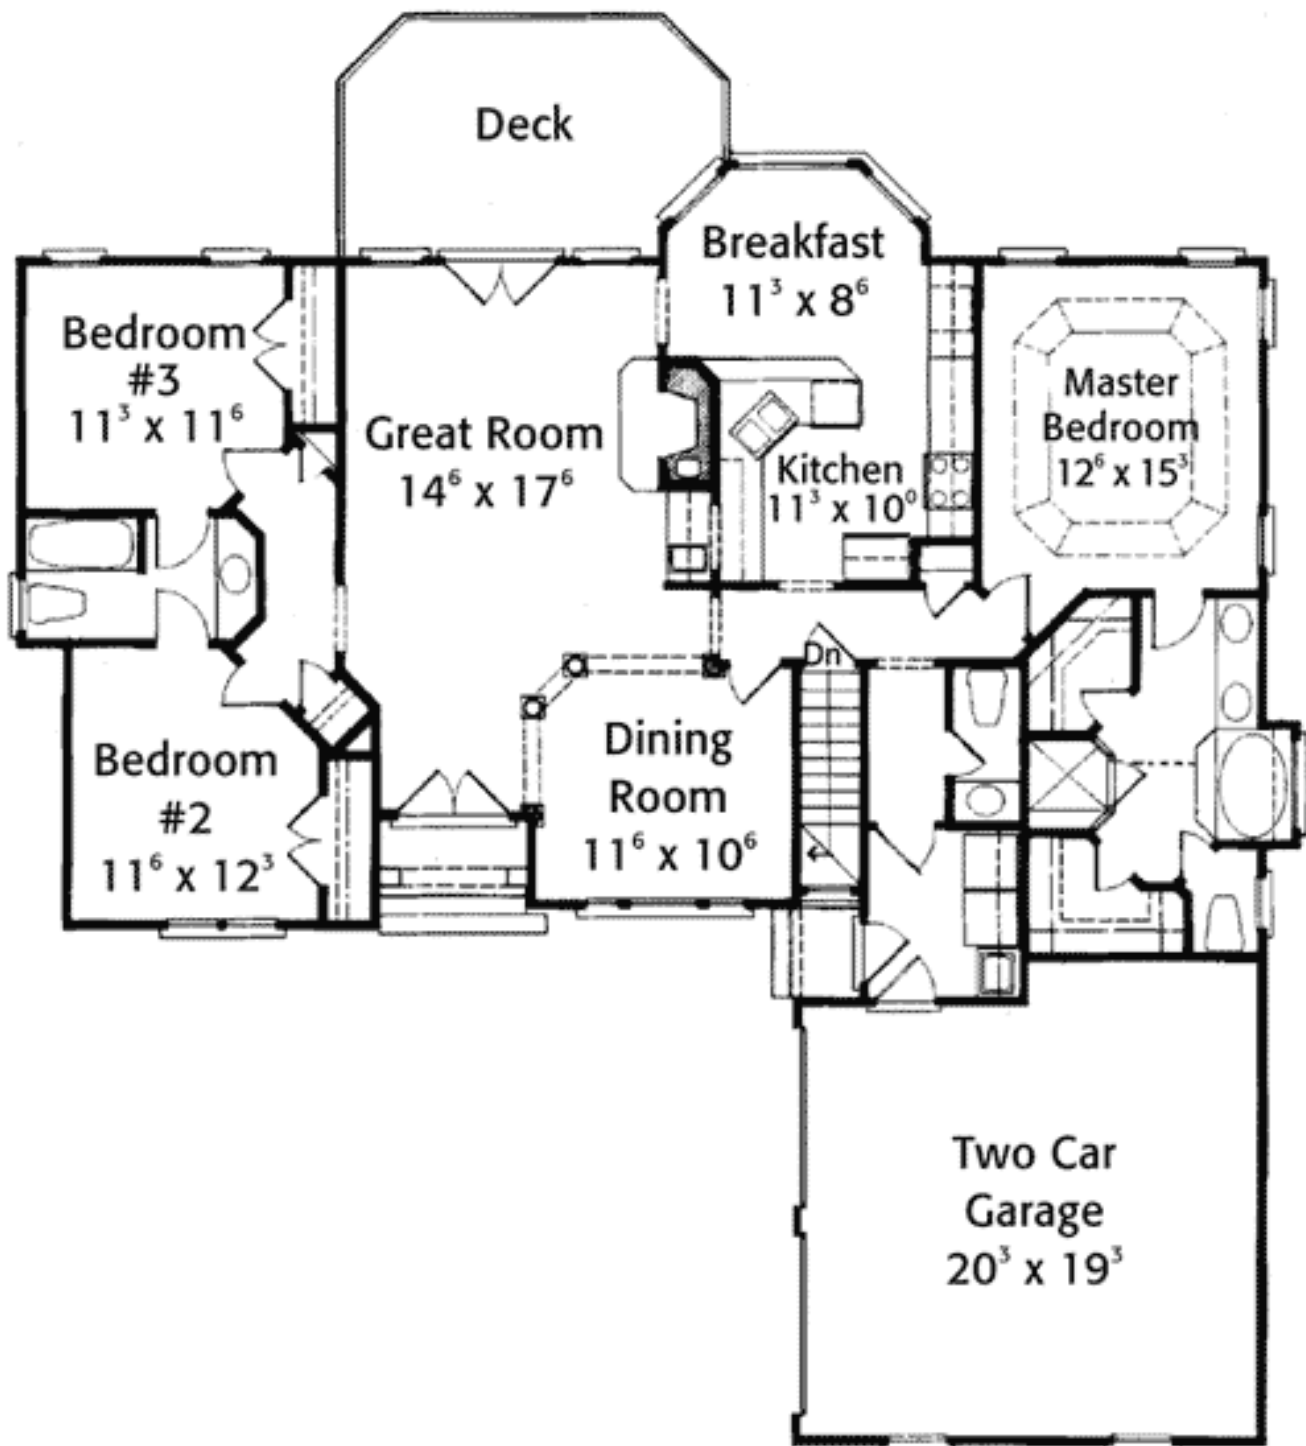

# Architectural Designs ...selling quality house plans for over 30 years.

Plan W5603AD: Split-Bedroom Cottage

House plans are Copyright © 2009 by our architects and designers.

- Multiple-gable roof lines build to a dramatic central hip on this French country cottage home plan. Other notable European features include a French door entry topped by a fanlight, an arched dining room window and masonry quoins.
- Inside, a split-bedroom floor plan nicely separates the master suite from the family bedrooms. The master bedroom is enhanced by its special ceiling treatment, while the compartmented master bath includes his and her sinks and walk-in closets, a walk-in shower and a garden tub.
- On the opposite side of the house, both bedrooms enjoy direct access to the other full bath.
- The open central living area comprises an entry foyer, a dining room delineated by columns, a great room, breakfast room and C-shaped kitchen. A peninsula counter divides the kitchen from the bayed breakfast room. The great room with a welcoming fireplace opens to the deck in back.
- Notable ceiling heights: The dining room, great room and foyer are 11'. The two bedrooms at the left are 9' as is the basement, the kitchen and the breakfast room. The master bedroom is 9'2" with a tray ceiling up to 10'6".

Width: 55'6"

Depth: 57'6"

Maximum Ridge Height: 26'

Exterior Walls: 2x4

Ceiling Height:

Main Floor: 9'

Other: 11' Dining Room and Great Room; 10'6" Tray MBR; 9' Basement

Standard Foundations: Walkout, Basement

Alternate Foundations: Slab (\$125), Crawl (\$125)

Special Features: Sloping Lot, Split Bedrooms, 1st Floor Master Suite, Photo Gallery

One Set	Five Sets	Eight Sets	Reproducible
\$800	\$900	\$1,000	\$1,250

Main Level