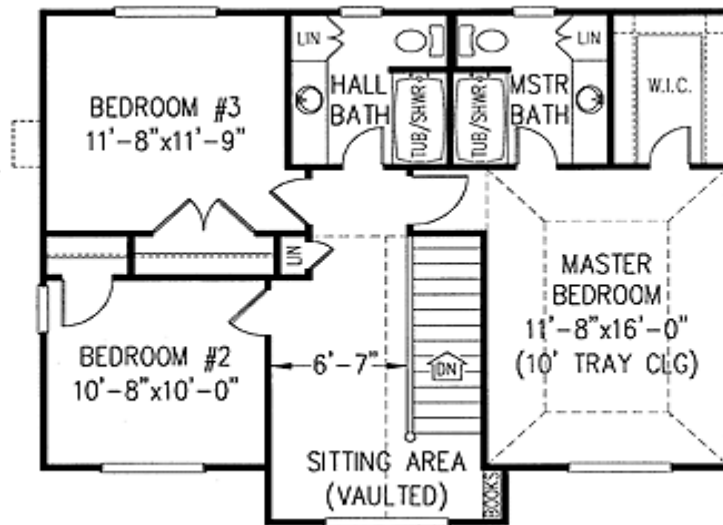

Plan W6520RF: Marvelous Wrap-Around Porch

House plans are Copyright © 2009 by our architects and designers.

- An eight-foot-wide covered porch wraps around three sides of this timeless country farmhouse plan, creating a perfect outdoor living space.
- Nine-foot ceilings are found throughout the first floor, while upstairs the tray ceiling in the master bedroom rises to 10 feet. French doors flanked by a built-in desk and a pantry closet lead from the formal dining room into the kitchen with its peninsula snack bar.
- In the great room, bookshelves border a fireplace, and there is direct access to the porch. A bayed nook looks out onto the porch and the backyard. Completing the first floor is a flexible room that could be used as a guest room or home office.
- Upstairs, the master bath and the family bath are placed back to back for plumbing efficiency. A walk-in closet is found off the master bedroom. A vaulted sitting area is placed at the top of the stairs, big enough for a desk and computer.
- Note the wonderful shop/storage space in the garage.
- Foundation options: basement, slab or crawl space. Specify when ordering.
- For reversed version of this house plan with a three car garage, see 6534RF.
- Need more space? See these house plans: 6541RF and 6527RF both featuring second floor bonus rooms; 6500RF; and two- and three-car versions respectively 6540RF and 6533RF.

Bedrooms: 4

Full Bathrooms: 2

Half Bathrooms: 1

Width: 62'7"

Depth: 45'10"

Maximum Ridge Height: 30'

Exterior Walls: 2x4

Ceiling Height:

Main Floor: 9'

Other: 10' Tray MBR; 8' Basement; Vaulted Sitting Area

Standard Foundations: Slab, Basement, Crawl

Special Features: Wrap Around Porch, CAD Available

One Set	Five Sets	Eight Sets	Reproducible	CAD
\$630	\$690	\$730	\$880	\$1,280

Main Level

2nd Level

Rear View