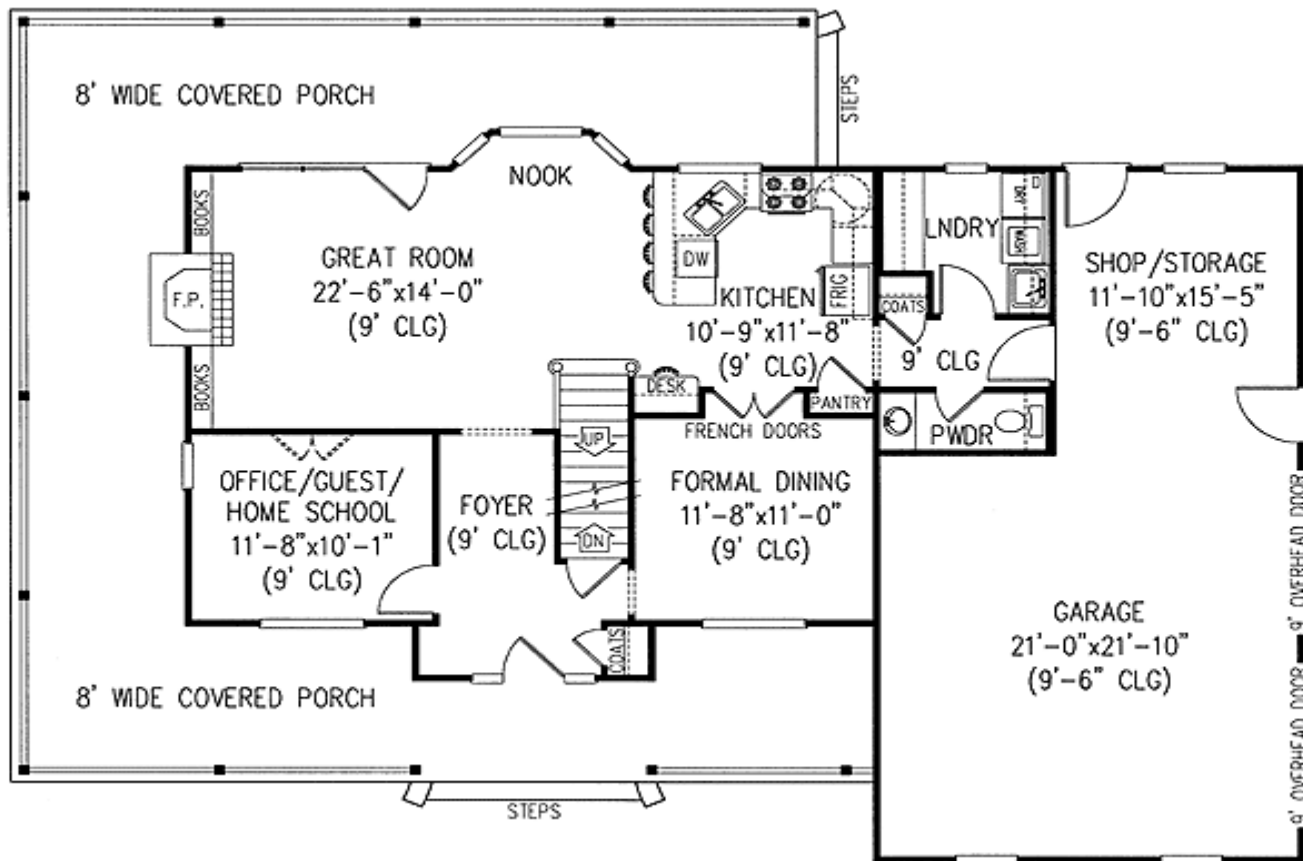

Plan W6520RF: Marvelous Wrap-Around Porch

House plans are Copyright © 2009 by our architects and designers.

- An eight-foot-wide covered porch wraps around three sides of this timeless country farmhouse plan, creating a perfect outdoor living space.
- Nine-foot ceilings are found throughout the first floor, while upstairs the tray ceiling in the master bedroom rises to 10 feet. French doors flanked by a built-in desk and a pantry closet lead from the formal dining room into the kitchen with its peninsula snack bar.
- In the great room, bookshelves border a fireplace, and there is direct access to the porch. A bayed nook looks out onto the porch and the backyard. Completing the first floor is a flexible room that could be used as a guest room or home office.
- Upstairs, the master bath and the family bath are placed back to back for plumbing efficiency. A walk-in closet is found off the master bedroom. A vaulted sitting area is placed at the top of the stairs, big enough for a desk and computer.
- Note the wonderful shop/storage space in the garage.
- Foundation options: basement, slab or crawl space. Specify when ordering.
- For reversed version of this house plan with a three car garage, see 6534RF.
- Need more space? See these house plans: 6541RF and 6527RF both featuring second floor bonus rooms; 6500RF; and two- and three-car versions respectively 6540RF and 6533RF.

Style: Country, Farmhouse

Total Living Area: 1840

Main Flr.: 1014

2nd Flr.: 826

Basement Unfinished: 1,014 sq. ft.

Porch, Combined: 786 sq. ft.

Total Square Feet: 4,330 sq. ft.

Attached Garage: 2 Car, 690 sq. ft.

Main Floor: 9'

Other: 10' Tray MBR; 8' Basement; Vaulted Sitting Area

Standard Foundations: Slab, Basement, Crawl

Special Features: Wrap Around Porch, CAD Available

One Set	Five Sets	Eight Sets	Reproducible	CAD
\$630	\$690	\$730	\$880	\$1,280

Main Level

2nd Level

Rear View