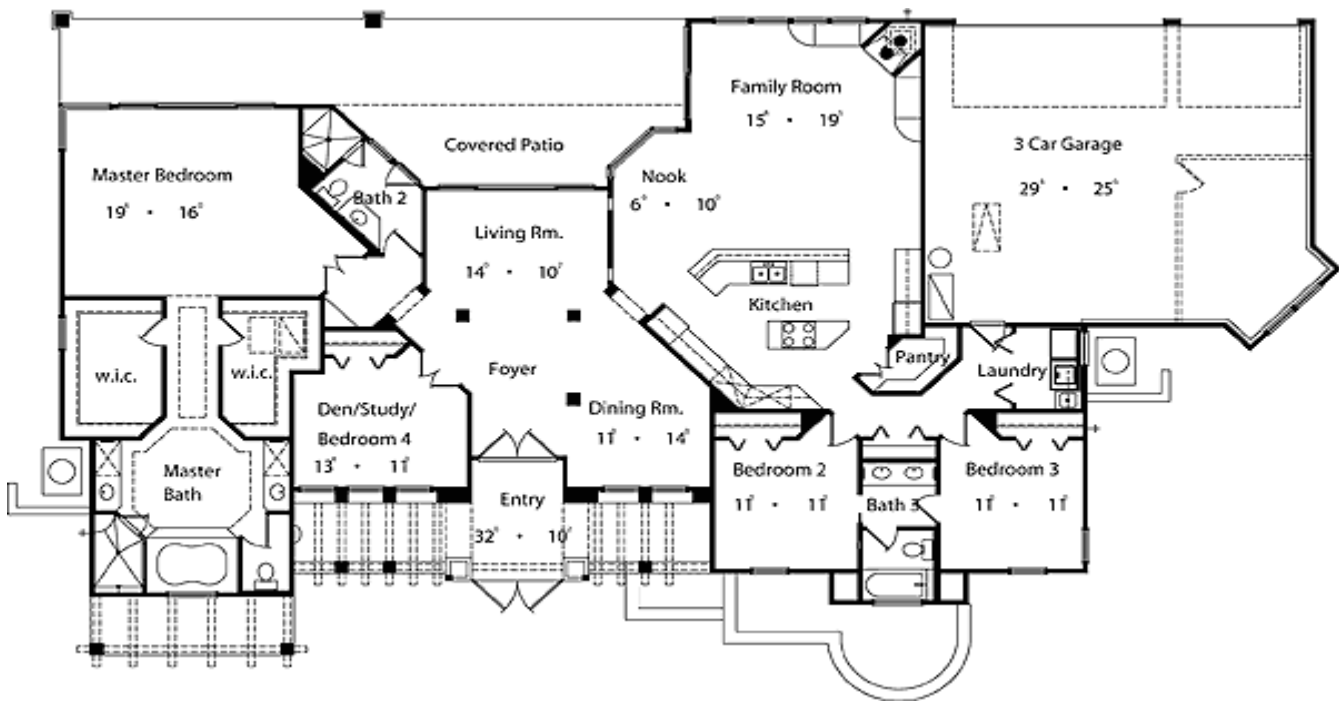

# Architectural Designs ...selling quality house plans for over 30 years.

Plan W6481HD: Angular Design and Great Views

House plans are Copyright © 2009 by our architects and designers.

- The angular design of this contemporary home plan and volume ceilings create unlimited views and make The foyer leads directly to most areas of the home: the formal living room straight ahead, the formal dining room, the den/study or guest bedroom, the master retreat and the casual family quarters.
- The kitchen with its cooktop island and walk-in pantry enjoys a commanding view of the breakfast nook and family room. Notice the built-ins that flank the corner fireplace in the family room.
- Occupants of the master suite are drenched in luxury. Large walk-in closets for him and her flank the short hallway to the luxurious master bath with its step-up garden Tub, separate shower, dual vanities and commode closet.
- Another full bath is set between bedrooms two and three on the other side of the house, while the third bath is accessed from the foyer.
- Related Plans: For an alternate elevation, see house plan 6307HD (Mediterranean) and 6321HD (country).
- Need a side-entry garage? See house plans 6451HD and 6466HD.

Width: 98'6"

Depth: 54'4"

Maximum Ridge Height: 25'9"

Exterior Walls: Block

Ceiling Height:

Main Floor: 10'

Other: 14' Foyer

Standard Foundations: Slab

Alternate Foundations: Basement (\$675), Crawl (\$675)

Special Features: 1st Floor Master Suite, Photo Gallery, PDF, CAD Available, Den-Office-Library-Study, Jack & Jill Bath, Split Bedrooms

One Set	Five Sets	Eight Sets	Reproducible	PDF File	CAD
\$650	\$700	\$740	\$850	\$850	\$1,700

## Main Level