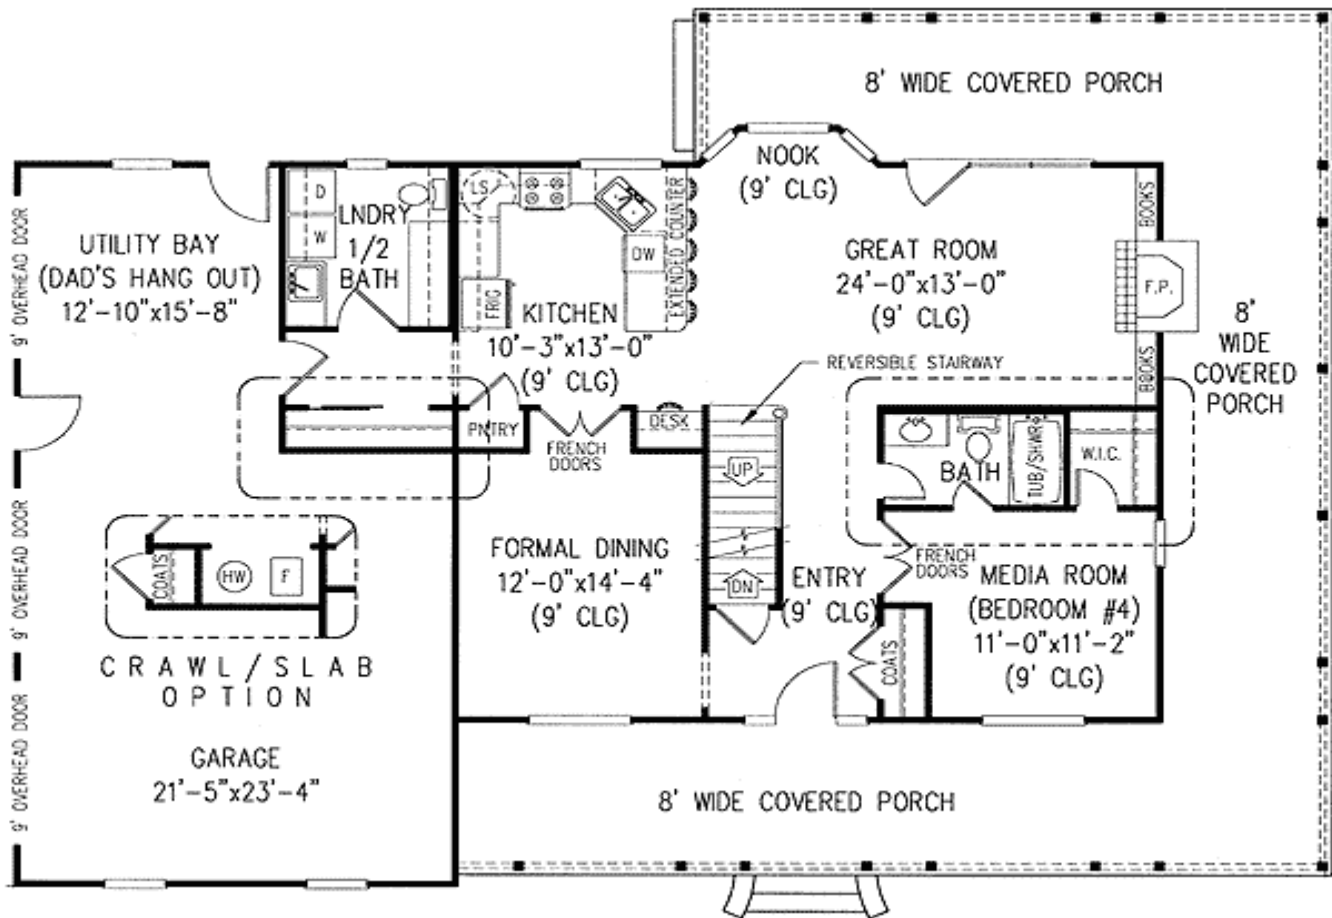

Architectural Designs ...selling quality house plans for over 30 years.

Plan W6500RF: Friendly and Flexible

House plans are Copyright © 2009 by our architects and designers.

- A broad wrap-around porch signals visitors that this country home plan is truly family friendly. The flexible interior design provides alternative layouts for the stairway, the media room, the media room bath and the hall bath on the second floor.
- Entering the home, you see the oversized formal dining room to the left and the great room straight ahead. To the right is a media room that could also be a guest room or fourth bedroom. French doors open from the dining room to the U-shaped kitchen with its walk-in pantry and long eating bar.
- Upstairs, the library area in front makes a wonderful place to relax. Another private sitting area is found in the master bedroom, which boasts a 10-foot ceiling. The master bath includes nearly every desired amenity. Bedrooms two and three, each with a walk-in closet, share the hall bath.
- Need less space? See these two 1,840 sq. ft. related plans - 6520RF and 6534RF - and these two 2,198 sq. ft. designs with second floor bonus rooms - 6541RF and 6527RF.
- Need more space? See these two 2,456 sq. ft. designs - 6533RF and 6540RF.

Style: Country, Farmhouse

Total Living Area: 2266

Main Flr.: 1216

2nd Flr.: 1050

Basement Unfinished: 1,216 sq. ft.

Porch, Combined: 823 sq. ft.

Total Square Feet: 5,034 sq. ft.

Attached Garage: 2 Car, 729 sq. ft.

Main Floor: 9'

2nd Floor: 8'

Other: 10' 10' Tray MBR; 8' Basement

Standard Foundations: Slab, Basement, Crawl

Special Features: Den-Office-Library-Study, CAD Available, Wrap Around Porch

One Set	Five Sets	Eight Sets	Reproducible	CAD
\$665	\$725	\$765	\$915	\$1,315

Main Level

2nd Level

Optional

SECOND FLOOR
ALTERNATE BATH/LAUNDRY

Rear View