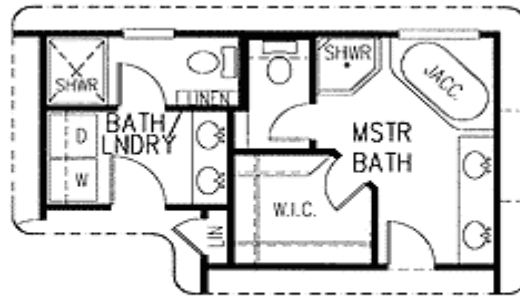

Style: Country, Farmhouse

Total Living Area: 2266

Main Flr.: 1216

2nd Flr.: 1050

Basement Unfinished: 1,216 sq. ft.

Porch, Combined: 823 sq. ft.

Total Square Feet: 5,034 sq. ft.

Attached Garage: 2 Car, 729 sq. ft.

Main Floor: 9'

2nd Floor: 8'

Other: 10' 10' Tray MBR; 8' Basement

Standard Foundations: Slab, Basement, Crawl

Special Features: Den-Office-Library-Study, CAD Available, Wrap Around Porch

One Set	Five Sets	Eight Sets	Reproducible	CAD
\$665	\$725	\$765	\$915	\$1,315

Main Level

2nd Level

Optional

SECOND FLOOR
ALTERNATE BATH/LAUNDRY

Rear View