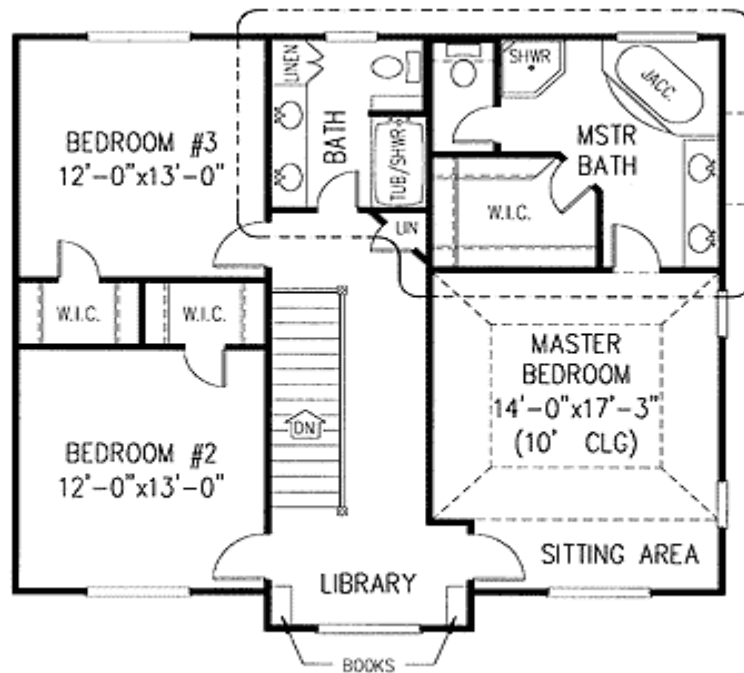

Architectural Designs ...selling quality house plans for over 30 years.

Plan W6500RF: Friendly and Flexible

House plans are Copyright © 2009 by our architects and designers.

- A broad wrap-around porch signals visitors that this country home plan is truly family friendly. The flexible interior design provides alternative layouts for the stairway, the media room, the media room bath and the hall bath on the second floor.
- Entering the home, you see the oversized formal dining room to the left and the great room straight ahead. To the right is a media room that could also be a guest room or fourth bedroom. French doors open from the dining room to the U-shaped kitchen with its walk-in pantry and long eating bar.
- Upstairs, the library area in front makes a wonderful place to relax. Another private sitting area is found in the master bedroom, which boasts a 10-foot ceiling. The master bath includes nearly every desired amenity. Bedrooms two and three, each with a walk-in closet, share the hall bath.
- Need less space? See these two 1,840 sq. ft. related plans - 6520RF and 6534RF - and these two 2,198 sq. ft. designs with second floor bonus rooms - 6541RF and 6527RF.
- Need more space? See these two 2,456 sq. ft. designs - 6533RF and 6540RF.

Bedrooms: 4

Full Bathrooms: 2

Half Bathrooms: 1

Width: 64'6"

Depth: 47'7"

Maximum Ridge Height: 29'6"

Exterior Walls: 2x4

Ceiling Height:

Main Floor: 9'

2nd Floor: 8'

Other: 10' 10' Tray MBR; 8' Basement

Standard Foundations: Slab, Basement, Crawl

Special Features: Den-Office-Library-Study, CAD Available, Wrap Around Porch

One Set	Five Sets	Eight Sets	Reproducible	CAD
\$665	\$725	\$765	\$915	\$1,315

Main Level

2nd Level

Optional

SECOND FLOOR
ALTERNATE BATH/LAUNDRY

Rear View