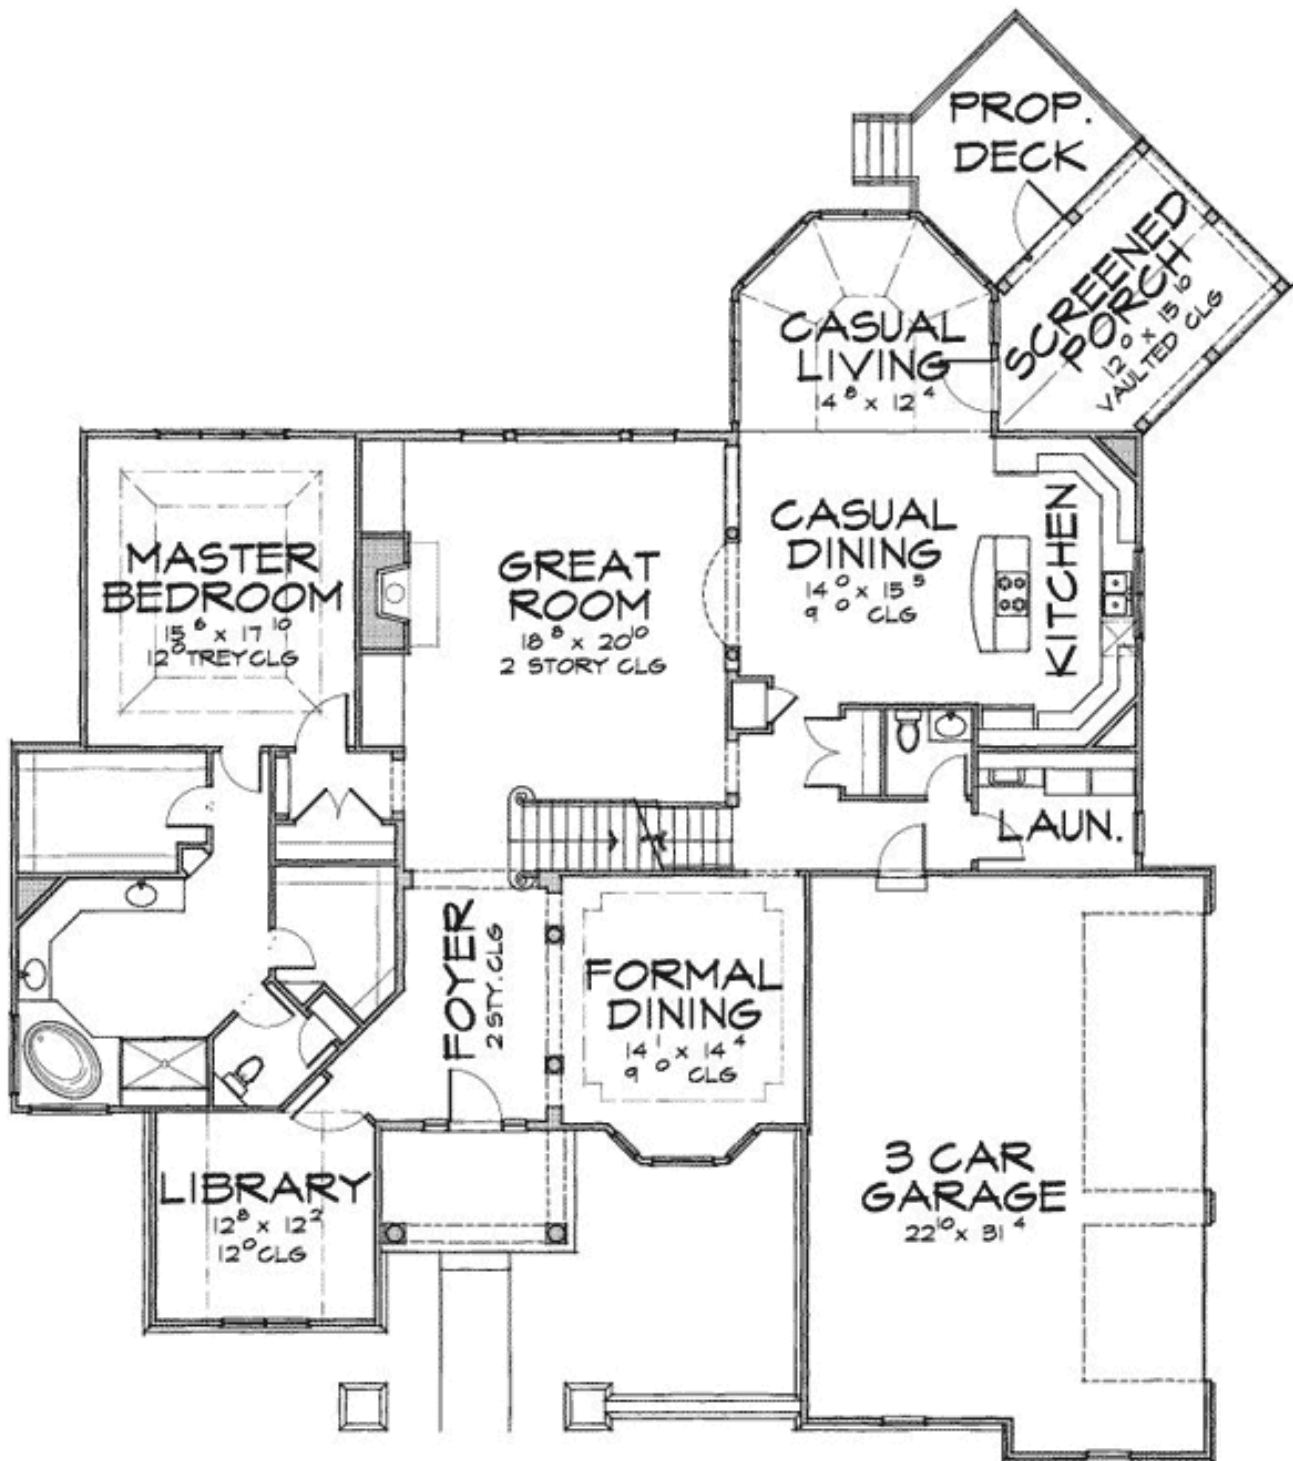

Architectural Designs ...selling quality house plans for over 30 years.

Plan W4559WR: French Country Delight in Multiple Versions

House plans are Copyright © 2009 by our architects and designers.

- This house plan with European styling features an attractive exterior with a combination of stone and stucco.
- The 2-story foyer has sight lines straight through the 2-story great room and beyond. The great room features a fireplace flanked by built-ins.
- The kitchen has a very open feel. The casual dining and vaulted living area plus the vaulted screened porch give you casual eating options.
- Entertain guests in your formal dining room with an attractive tray ceiling and bay window.
- The main floor master suite has its own private vestibule and a great 5-fixture bath plus two walk-in closets.
- A library with 12' vaulted ceiling can serve as a great home office.
- Three bedrooms upstairs share two baths and all have walk-in closets.
- A finished lower level includes a bar, bath and large rec room.
- Related Plans: Save money and don't get the finished basement with house plans 4552WR (3,443 sq. ft.) and 4553WR (3,527 sq. ft. with bonus room over the garage).

Full Bathrooms: 4

Width: 69'4"

Depth: 72'

Maximum Ridge Height: 32'0"

Exterior Walls: 2x4

Ceiling Height:

Main Floor: 9'

2nd Floor: 8'

Other: 12' Tray MBR; 12' Vaulted Library; Tray Dining; 2-Story Great Room; Vaulted Casual Living; Vaulted Screened Porch

Standard Foundations: Walkout

Special Features: 1st Floor Master Suite, Den-Office-Library-Study, Corner Lot, Jack & Jill Bath, Sloping Lot, Media-Game-Home Theater, Photo Gallery, CAD Available, PDF

Five Sets	Eight Sets	Reproducible	PDF File	CAD
\$1,071	\$1,155	\$1,285	\$1,285	\$2,570

Main Level

2nd Level

Lower Level

Rear View