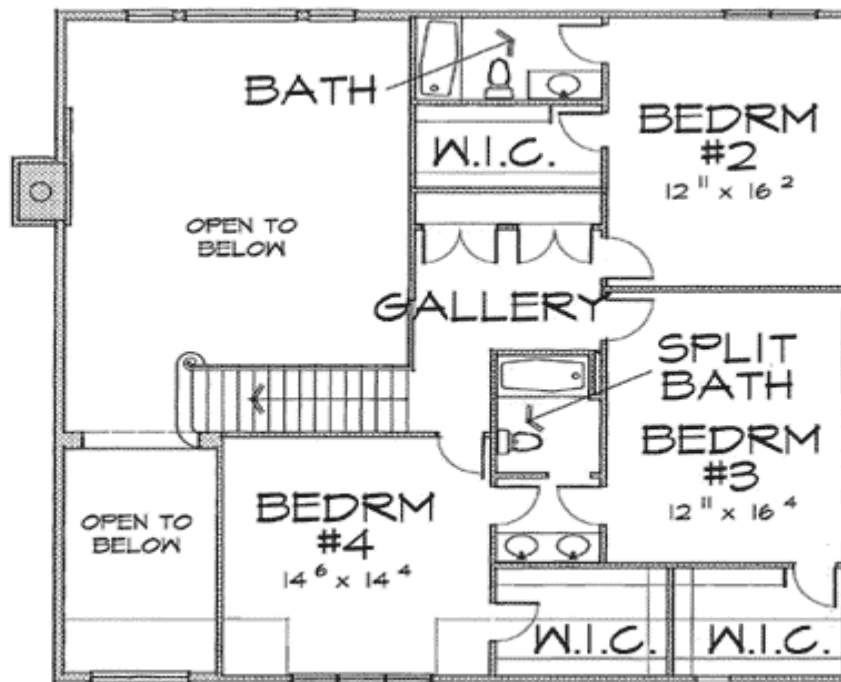

Architectural Designs ...selling quality house plans for over 30 years.

Plan W4559WR: French Country Delight in Multiple Versions

House plans are Copyright © 2009 by our architects and designers.

- This house plan with European styling features an attractive exterior with a combination of stone and stucco.
- The 2-story foyer has sight lines straight through the 2-story great room and beyond. The great room features a fireplace flanked by built-ins.
- The kitchen has a very open feel. The casual dining and vaulted living area plus the vaulted screened porch give you casual eating options.
- Entertain guests in your formal dining room with an attractive tray ceiling and bay window.
- The main floor master suite has its own private vestibule and a great 5-fixture bath plus two walk-in closets.
- A library with 12' vaulted ceiling can serve as a great home office.
- Three bedrooms upstairs share two baths and all have walk-in closets.
- A finished lower level includes a bar, bath and large rec room.
- Related Plans: Save money and don't get the finished basement with house plans 4552WR (3,443 sq. ft.) and 4553WR (3,527 sq. ft. with bonus room over the garage).

Full Bathrooms: 4

Width: 69'4"

Depth: 72'

Maximum Ridge Height: 32'0"

Exterior Walls: 2x4

Ceiling Height:

Main Floor: 9'

2nd Floor: 8'

Other: 12' Tray MBR; 12' Vaulted Library; Tray Dining; 2-Story Great Room; Vaulted Casual Living; Vaulted Screened Porch

Standard Foundations: Walkout

Special Features: 1st Floor Master Suite, Den-Office-Library-Study, Corner Lot, Jack & Jill Bath, Sloping Lot, Media-Game-Home Theater, Photo Gallery, CAD Available, PDF

Five Sets	Eight Sets	Reproducible	PDF File	CAD
\$1,071	\$1,155	\$1,285	\$1,285	\$2,570

Main Level

2nd Level

Lower Level

Rear View