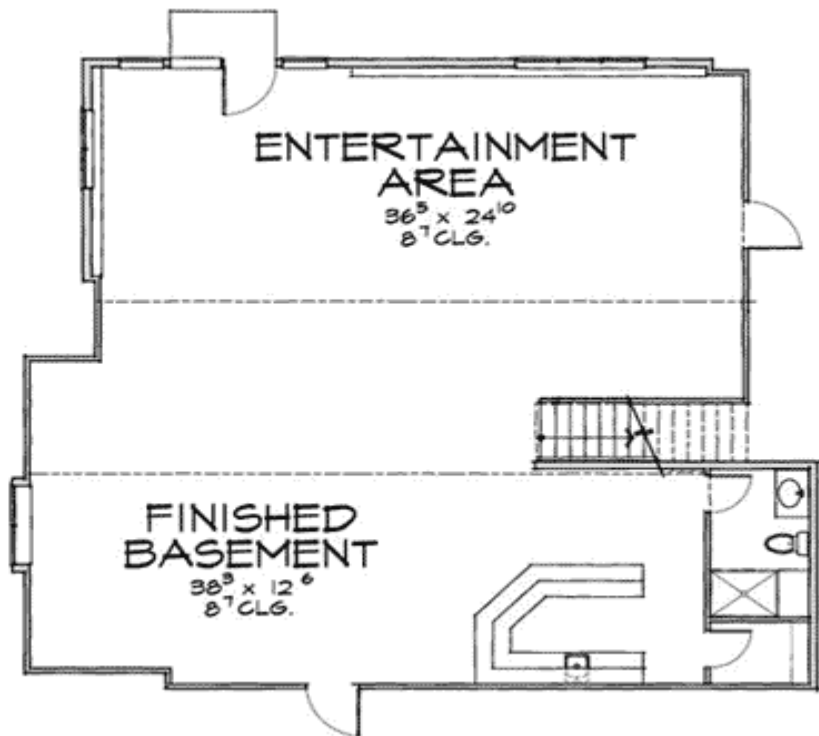

Architectural Designs ...selling quality house plans for over 30 years.

Plan W4559WR: French Country Delight in Multiple Versions

House plans are Copyright © 2009 by our architects and designers.

- This house plan with European styling features an attractive exterior with a combination of stone and stucco.
- The 2-story foyer has sight lines straight through the 2-story great room and beyond. The great room features a fireplace flanked by built-ins.
- The kitchen has a very open feel. The casual dining and vaulted living area plus the vaulted screened porch give you casual eating options.
- Entertain guests in your formal dining room with an attractive tray ceiling and bay window.
- The main floor master suite has its own private vestibule and a great 5-fixture bath plus two walk-in closets.
- A library with 12' vaulted ceiling can serve as a great home office.
- Three bedrooms upstairs share two baths and all have walk-in closets.
- A finished lower level includes a bar, bath and large rec room.
- Related Plans: Save money and don't get the finished basement with house plans 4552WR (3,443 sq. ft.) and 4553WR (3,527 sq. ft. with bonus room over the garage).

Full Bathrooms: 4

Width: 69'4"

Depth: 72'

Maximum Ridge Height: 32'0"

Exterior Walls: 2x4

Ceiling Height:

Main Floor: 9'

2nd Floor: 8'

Other: 12' Tray MBR; 12' Vaulted Library; Tray Dining; 2-Story Great Room; Vaulted Casual Living; Vaulted Screened Porch

Standard Foundations: Walkout

Special Features: 1st Floor Master Suite, Den-Office-Library-Study, Corner Lot, Jack & Jill Bath, Sloping Lot, Media-Game-Home Theater, Photo Gallery, CAD Available, PDF

Five Sets	Eight Sets	Reproducible	PDF File	CAD
\$1,071	\$1,155	\$1,285	\$1,285	\$2,570

Main Level

2nd Level

Lower Level

Rear View