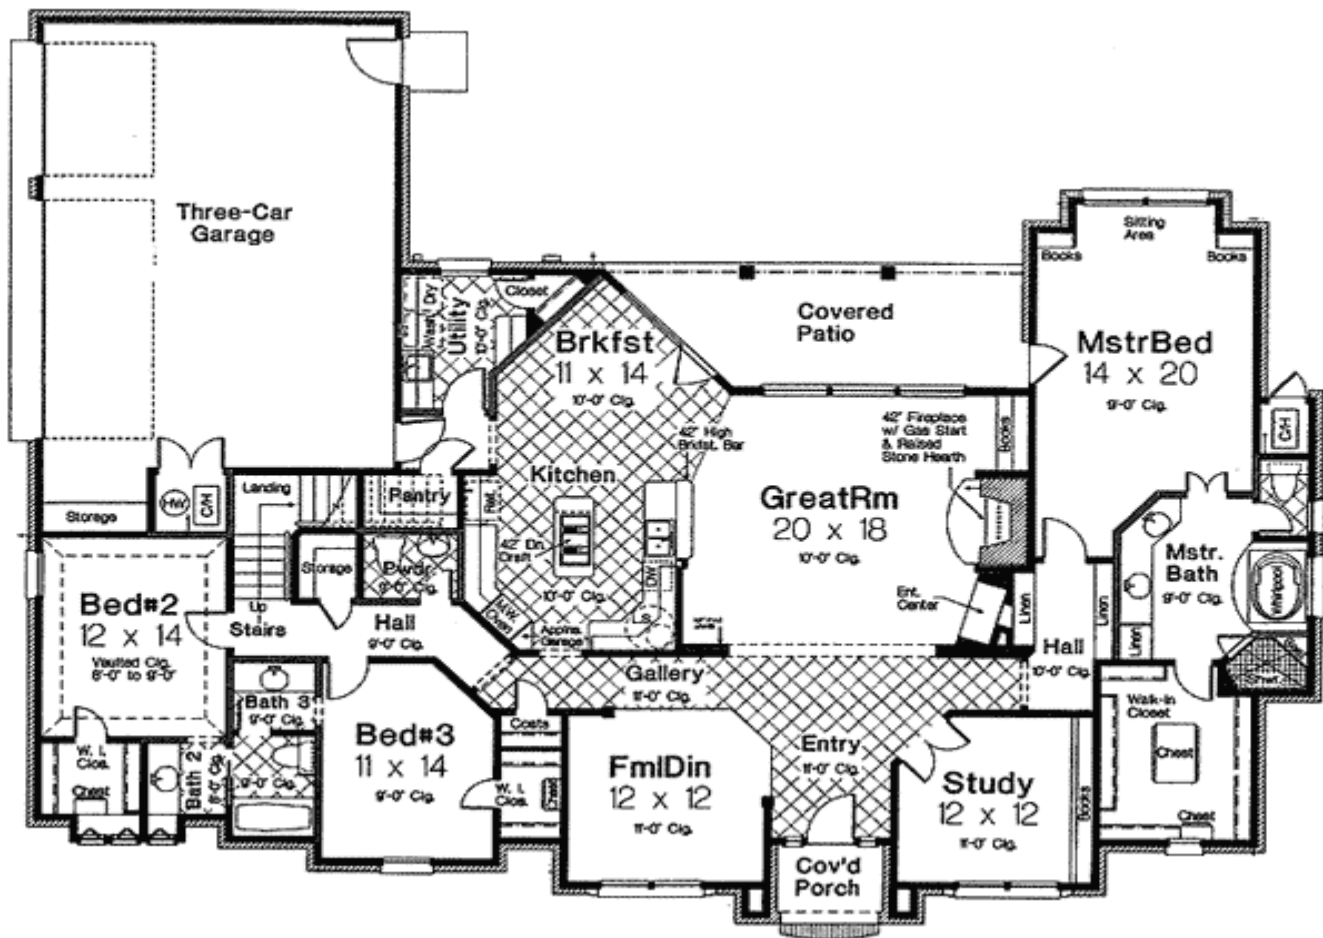

# Architectural Designs ...selling quality house plans for over 30 years.

Plan W48034FM: Angled Nook Home Plan with Options

House plans are Copyright © 2009 by our architects and designers.

- This home plan with an attractively-angled nook comes in three versions. All share the same layout and exterior features that make this a timeless classic.
- Step inside off the covered porch entry with sidelights and you'll be greeted by front to back views through the dynamic great room with a fireplace with built-ins and access to the kitchen, nook and covered patio.
- The central island cooktop gives you extra counterspace and the nook and breakfast bar offer flexible informal eating options.
- The master bedroom has access to the covered patio. The rest of the master suite is designed with comfort in mind.
- Two additional bedrooms with walk-in closets, a shared bath and powder room and a convenient utility room off the garage complete the main floor of this home plan.
- Stairs lead up to a large great room giving you options for future expansion.
- Related Plans: Don't need a bonus room? See house plan 48020FM. And gain an extra guest bedroom with house plan 48098FM.

Half Bathrooms: 1

Width: 80'

Depth: 61'10"

Maximum Ridge Height: 30'

Exterior Walls: 2x4

Ceiling Height:

Main Floor: 8'

2nd Floor: 9'

Other: 10' Great Room, Kitchen & Breakfast; 11' Dining Room & Study

Standard Foundations: Slab, Crawl

Special Features: 1st Floor Master Suite, Bonus Room, Butler Walk-in Pantry, Corner Lot, Den-Office-Library-Study, Jack & Jill Bath, MBR Sitting Area, Media-Game-Home Theater, Split Bedrooms

## Main Level