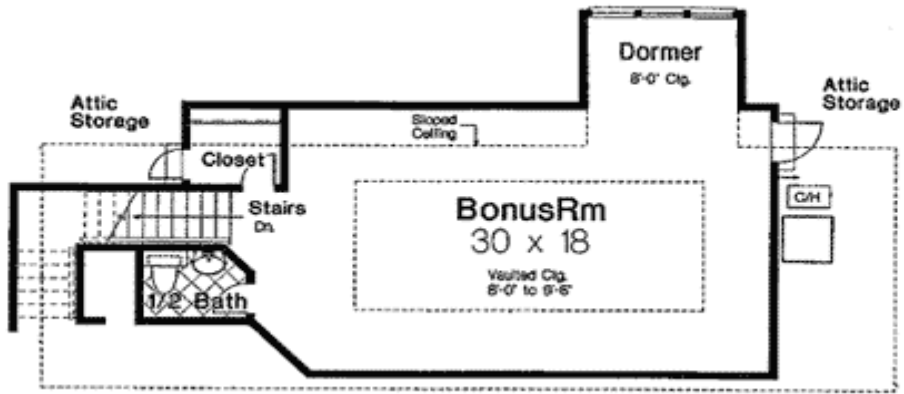

Rear View

Bonus