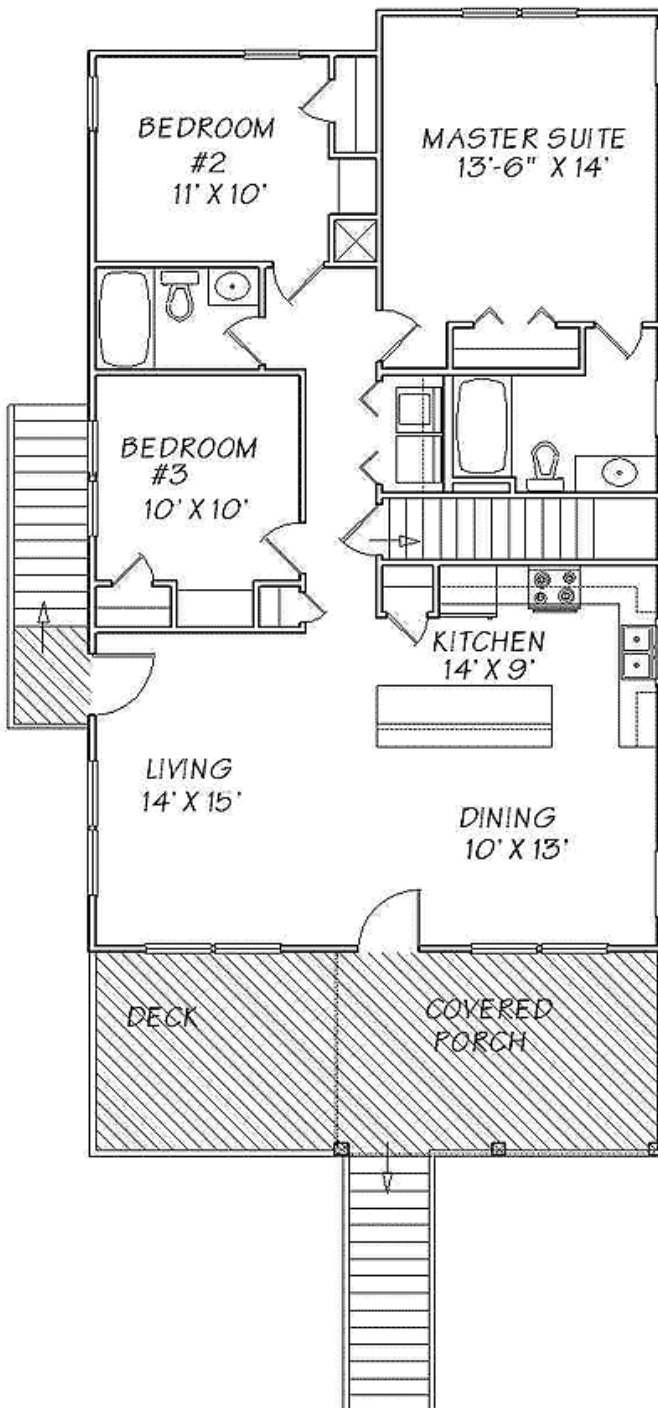

Main Flr.: 1259

Lower Level: 103

Total Square Feet: 1,362 sq. ft.

Carport Garage: 2 Car, 0 sq. ft.

Bedrooms: 3

Full Bathrooms: 2

Half Bathrooms: 2

Width: 28'

Depth: 56'

Maximum Ridge Height: 26'1"

Ceiling Height:

Standard Foundations: Piling

Special Features: Carport, CAD Available, Narrow Lot, 1st Floor Master Suite, PDF, Carport

Reproducible
\$850

PDF File
\$850

CAD
\$1,850

Main Level

Lower Level