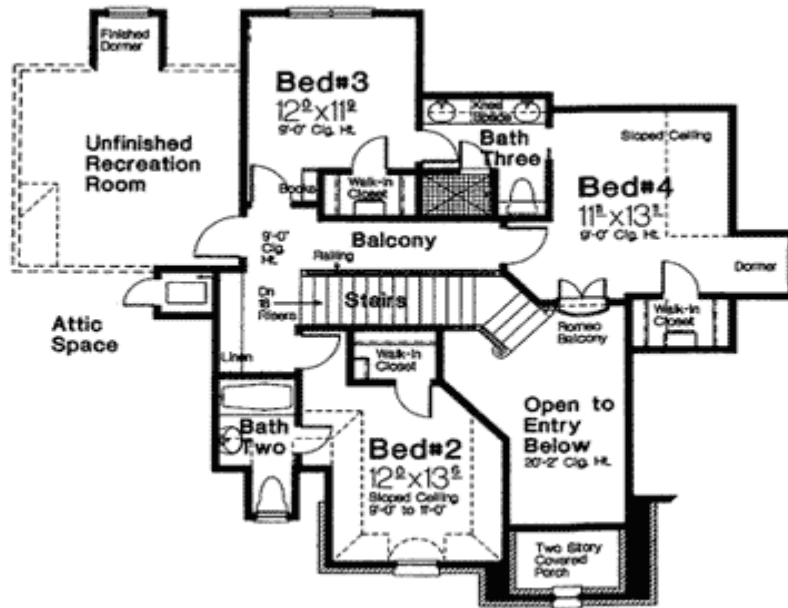

Architectural Designs ...selling quality house plans for over 30 years.

Plan W48026FM: Majestic European Home Plan

House plans are Copyright © 2009 by our architects and designers.

- This majestic European style house plan makes a bold yet refined statement in any neighborhood. The beautiful stonework and various roof peaks create an original masterpiece.
- There are four fireplaces - one in the study with french door entry and built-in bookcases, one in the massive great room with built-ins, one in the master suite and one in the outdoor living area.
- The great room has a wall of windows overlooking the outdoor living area with a built-in grill. It is also open to the kitchen and breakfast nook. The nook opens to the outdoor living area. For holiday meals, you have the formal dining room that lies off the two story foyer.
- The grand master suite has its own private covered patio - a wonderful feature that expands the living area while creating a private hideaway. Built-in bookshelves help de-clutter the room. The master bath is a dream with a massive walk-in closet with built-in dressers, a spa tub and walk-in shower.
- Upstairs, three bedrooms with sloped ceilings each have their own walk-in closets. A large bonus room completes this beautiful European-style home plan.
- Related Plans: For slightly alternate versions, see these house plans: 48001FM and 48088FM.
- Need a rear-entry garage? You have two exteriors to choose from with house plan 48058FM and house plan 48007FM.

Main Floor: 10'

2nd Floor: 9'

Other: 12' Study; 2-Story Foyer

Standard Foundations: Slab, Crawl

Special Features: 1st Floor Master Suite, Bonus Room, Butler Walk-in Pantry, Corner Lot, Den-Office-Library-Study, Jack & Jill Bath, MBR Sitting Area, Media-Game-Home Theater

One Set
\$900

Five Sets
\$925

Eight Sets
\$995

Reproducible
\$1,200

Main Level

2nd Level

Rear View