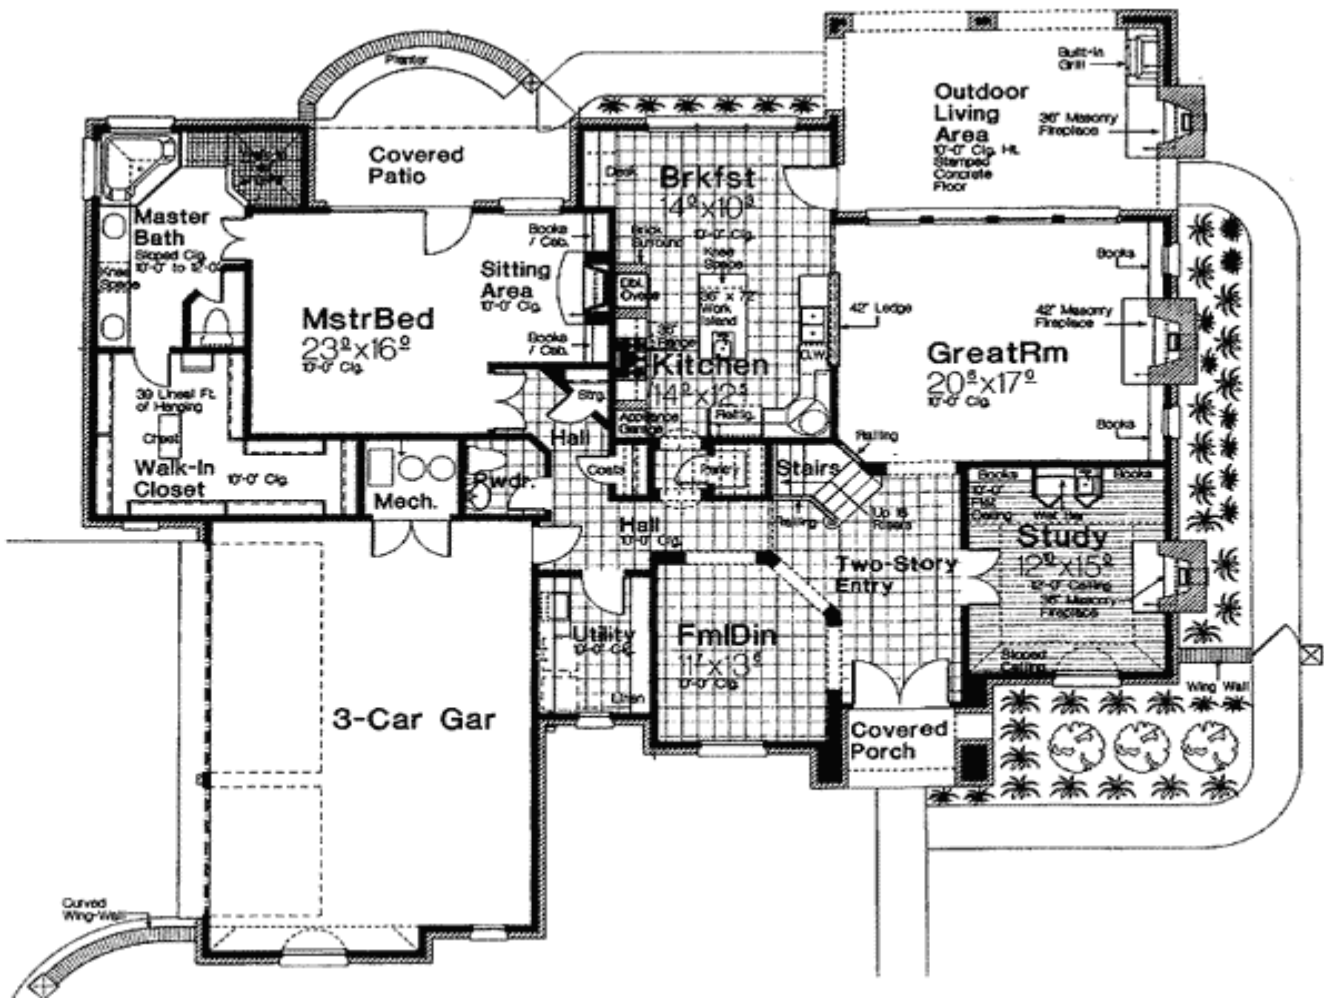

Style: European, French Country

Total Living Area: 3115

Main Flr.: 2247

2nd Flr.: 868

Bonus: 244 sq. ft.

Porch, Combined: 446 sq. ft.

Total Square Feet: 4,445 sq. ft.

Attached Garage: 3 Car, 640 sq. ft.

Bedrooms: 4

Full Bathrooms: 3

Half Bathrooms: 1

Width: 68'10"

Depth: 66'5"

Maximum Ridge Height: 33'

Exterior Walls: 2x4

Ceiling Height:

Main Floor: 10'

2nd Floor: 9'

Other: 12' Study; 2-Story Foyer

Standard Foundations: Slab, Crawl

Special Features: 1st Floor Master Suite, Bonus Room, Butler Walk-in Pantry, Corner Lot, Den-Office-Library-Study, Jack & Jill Bath, MBR Sitting Area, Media-Game-Home Theater

One Set
\$900

Five Sets
\$925

Eight Sets
\$995

Reproducible
\$1,200

Main Level

2nd Level

Rear View