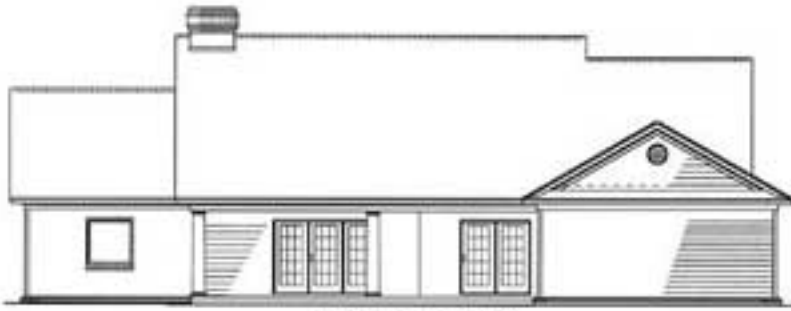

One Set	Five Sets	Eight Sets	Reproducible	PDF File	CAD
\$575	\$660	\$695	\$880	\$880	\$1,500

Architectural Designs ...selling quality house plans for over 30 years.

Main Level

68'-0"

Architectural Designs :: 57 Danbury Road :: Wilton, CT 06897

USA & Canada 1-800-854-7852 or 1-877-229-2447 :: International 262-521-4596

Fax 1-203-761-8600 :: Email: info@architecturaldesigns.com

Bonus

Sides/Rear

REAR ELEVATION

LEFT ELEVATION

RIGHT ELEVATION