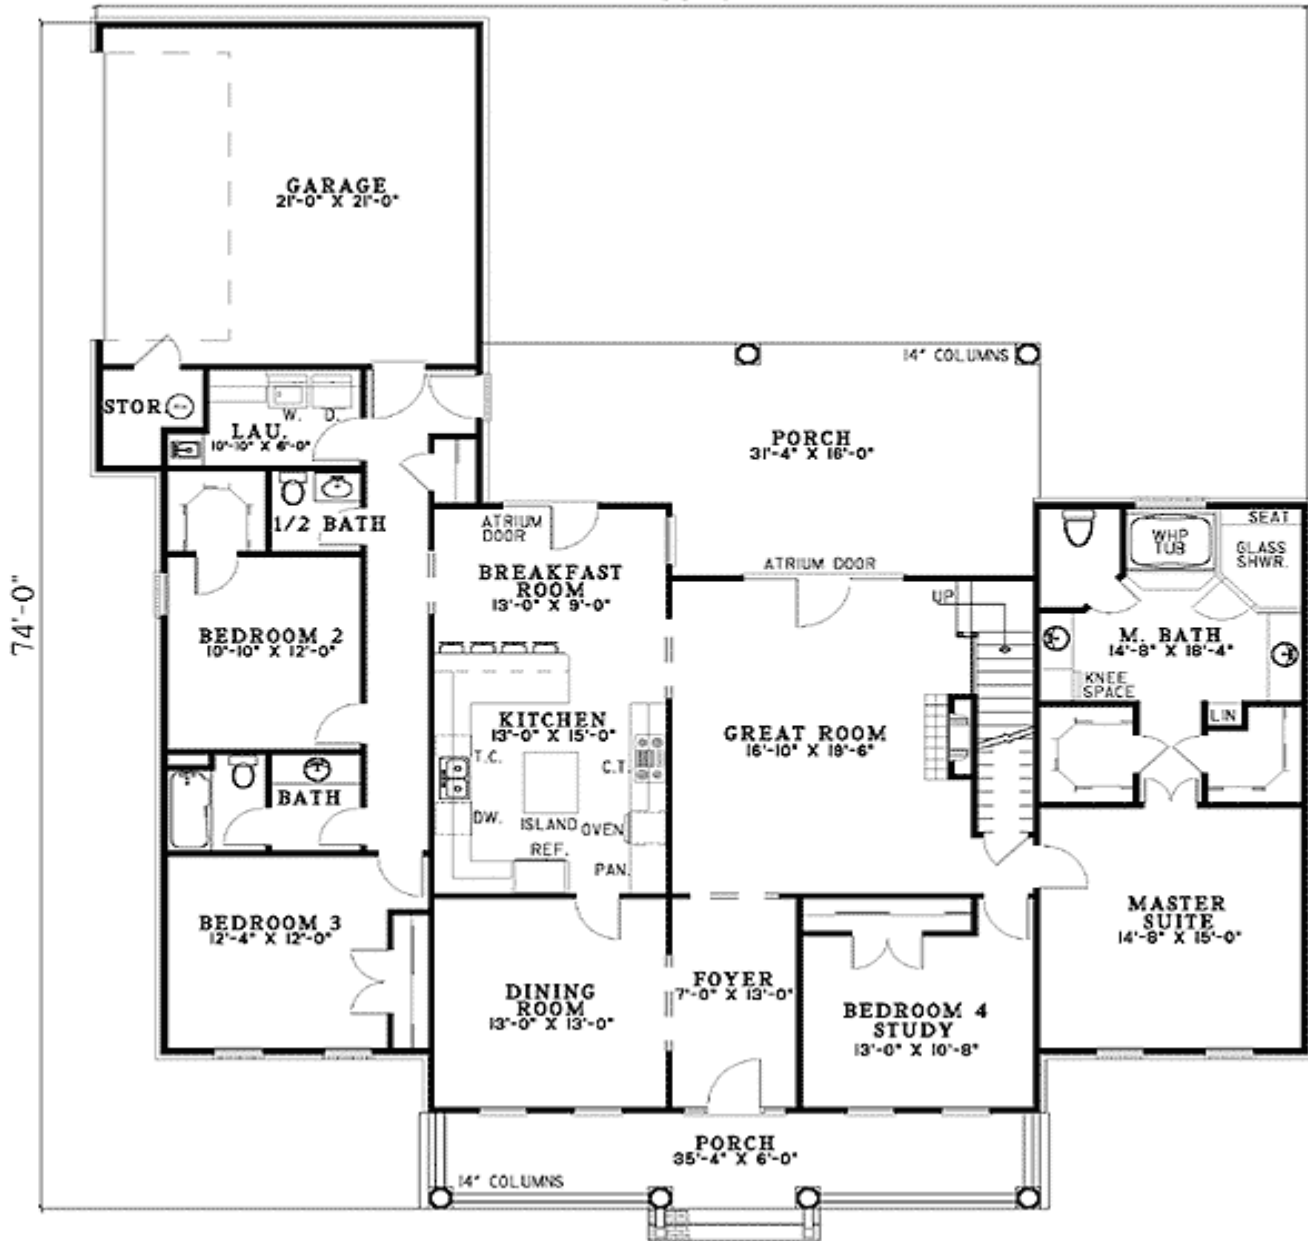

Architectural Designs ...selling quality house plans for over 30 years.

Main Level

68'-0"

Architectural Designs :: 57 Danbury Road :: Wilton, CT 06897

USA & Canada 1-800-854-7852 or 1-877-229-2447 :: International 262-521-4596

Fax 1-203-761-8600 :: Email: info@architecturaldesigns.com