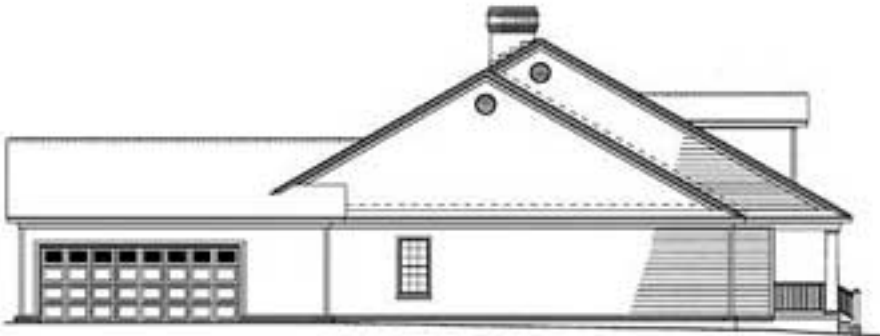

One Set	Five Sets	Eight Sets	Reproducible	PDF File	CAD
\$575	\$660	\$695	\$880	\$880	\$1,500

Architectural Designs ...selling quality house plans for over 30 years.

Main Level

68'-0"

Architectural Designs :: 57 Danbury Road :: Wilton, CT 06897

USA & Canada 1-800-854-7852 or 1-877-229-2447 :: International 262-521-4596

Fax 1-203-761-8600 :: Email: info@architecturaldesigns.com

Bonus

Sides/Rear

REAR ELEVATION

LEFT ELEVATION

RIGHT ELEVATION