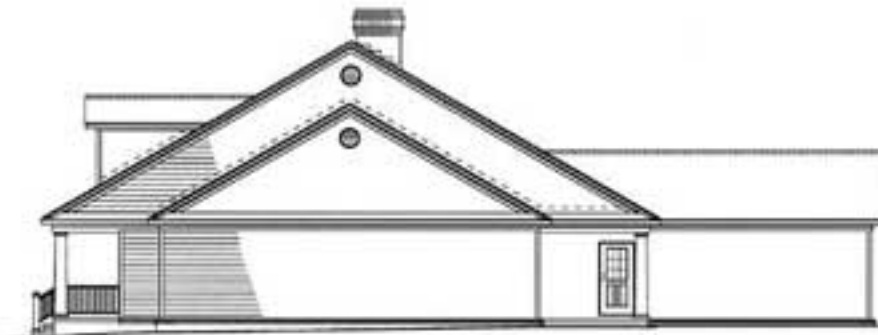

One Set	Five Sets	Eight Sets	Reproducible	PDF File	CAD
\$575	\$660	\$695	\$880	\$880	\$1,500

Architectural Designs ...selling quality house plans for over 30 years.

Main Level

68'-0"

Architectural Designs :: 57 Danbury Road :: Wilton, CT 06897

USA & Canada 1-800-854-7852 or 1-877-229-2447 :: International 262-521-4596

Fax 1-203-761-8600 :: Email: info@architecturaldesigns.com

Bonus

Sides/Rear

REAR ELEVATION

LEFT ELEVATION

RIGHT ELEVATION