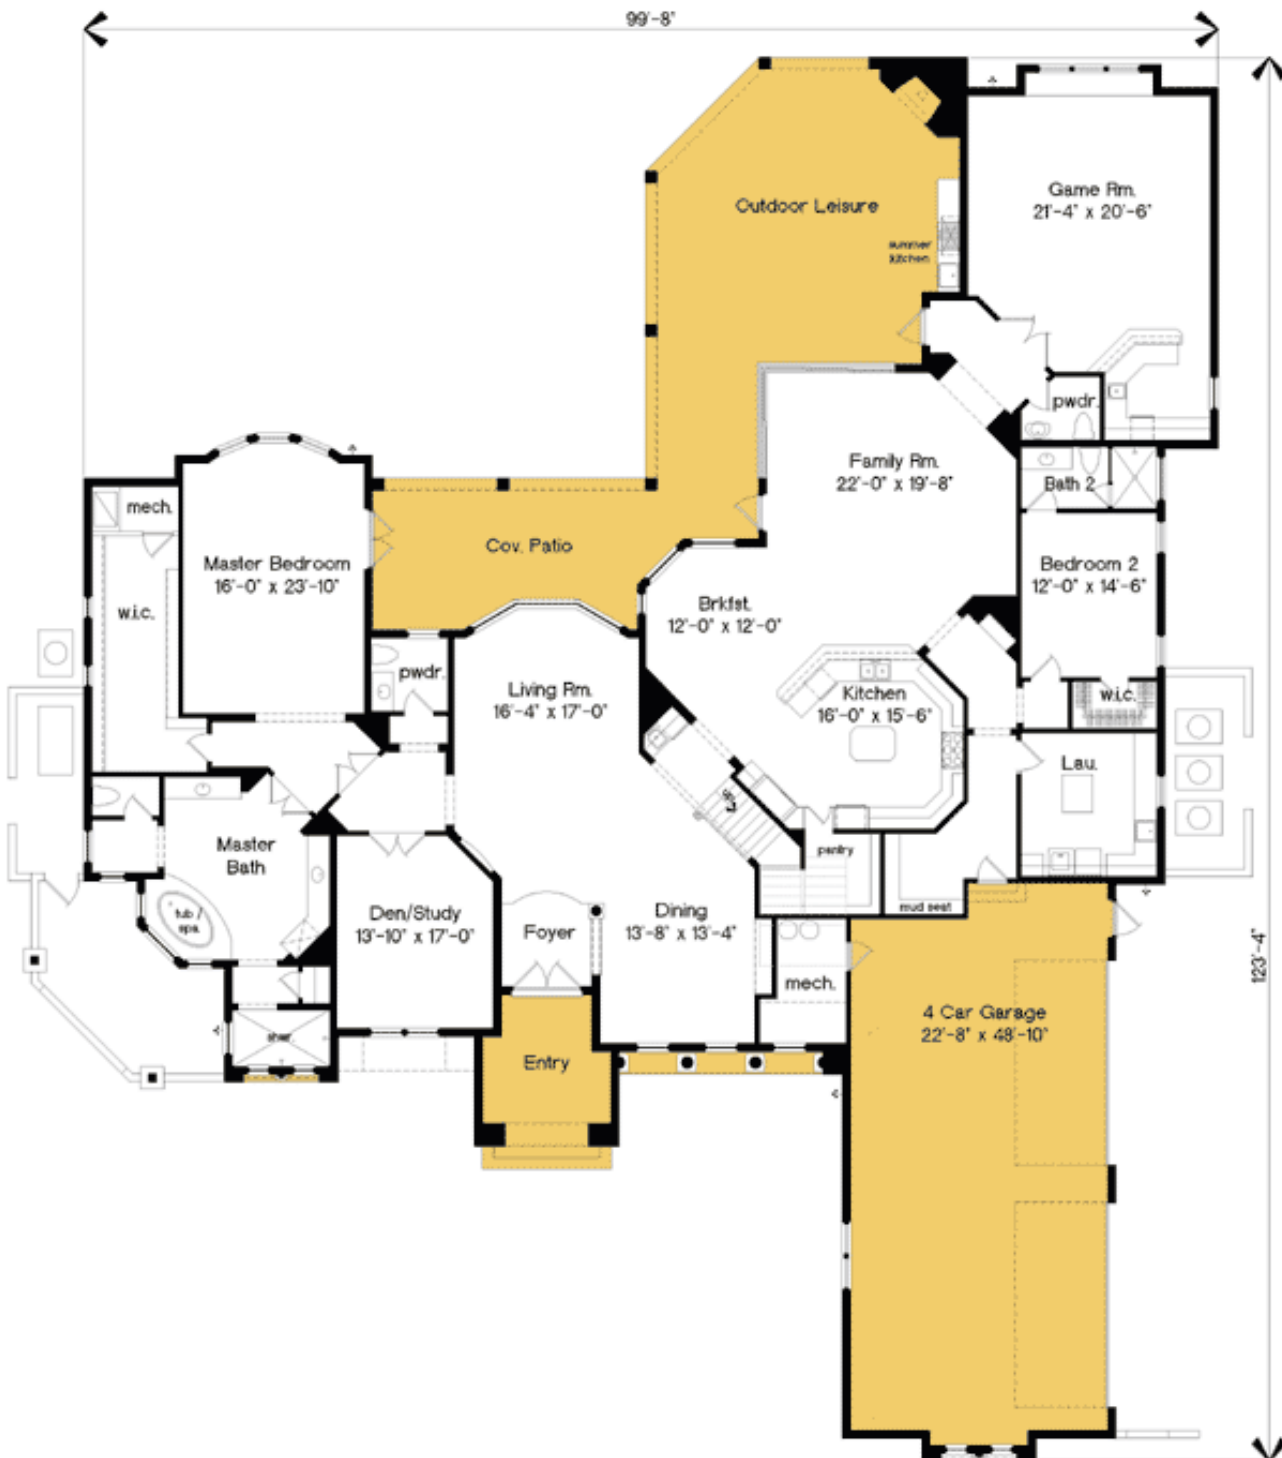

Style: Florida, Luxury, Mediterranean

Total Living Area: 6647

Main Flr.: 4830

2nd Flr.: 1817

Bonus: 704 sq. ft.

Porch, Combined: 1,315 sq. ft.

Total Square Feet: 9,826 sq. ft.

Attached Garage: 4 Car, 1,160 sq. ft.

Bedrooms: 6

Full Bathrooms: 5+

Half Bathrooms: 2

Width: 99'8"

Depth: 123'4"

Maximum Ridge Height: 37'

Exterior Walls: 2x4 & Block

Ceiling Height:

Standard Foundations: Slab

Special Features: CAD Available, Den-Office-Library-Study, 1st Floor Master Suite, Bonus Room, Jack & Jill Bath, Photo Gallery, Corner Lot, Butler Walk-in Pantry, PDF, Media-Game-Home Theater

## Main Level