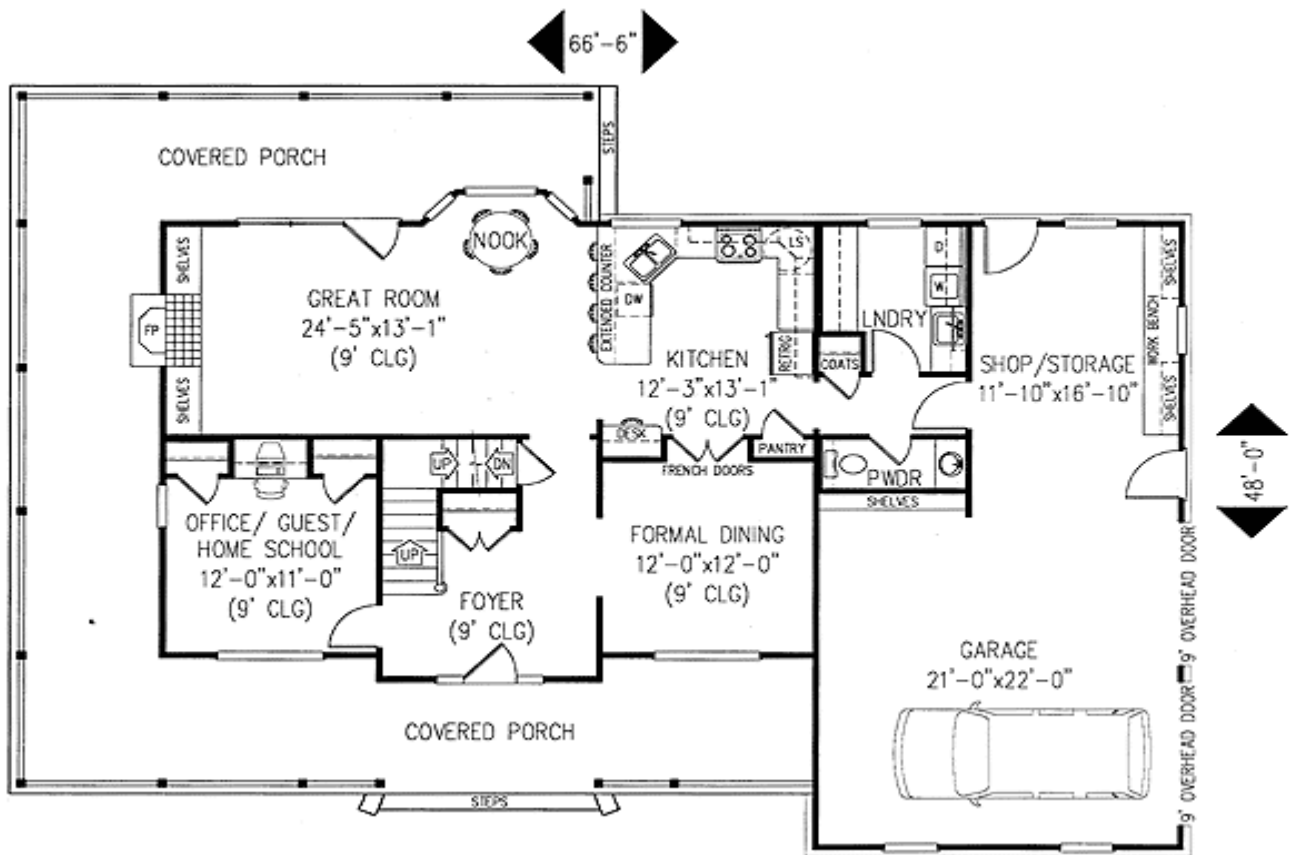

Architectural Designs ...selling quality house plans for over 30 years.

Main Level