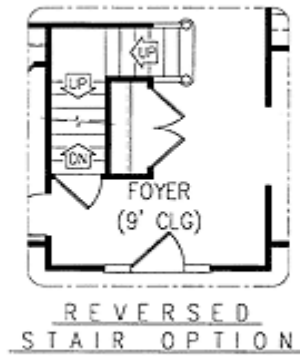

Attached Garage: 2 Car, 672 sq. ft.

Bedrooms: 3

Full Bathrooms: 2

Half Bathrooms: 1

Width: 68'10"

Depth: 51'2"

Maximum Ridge Height: 30'

Exterior Walls: 2x4

Ceiling Height:

Main Floor: 9'

2nd Floor: 8'

Other: 10'9" Vaulted MBR & Sitting Area

Standard Foundations: Slab, Basement, Crawl

Special Features: Den-Office-Library-Study, Wrap Around Porch, Bonus Room, CAD Available

One Set	Five Sets	Eight Sets	Reproducible	CAD
\$665	\$725	\$765	\$915	\$1,315

Architectural Designs ...selling quality house plans for over 30 years.

Main Level

2nd Level

Optional

Rear View